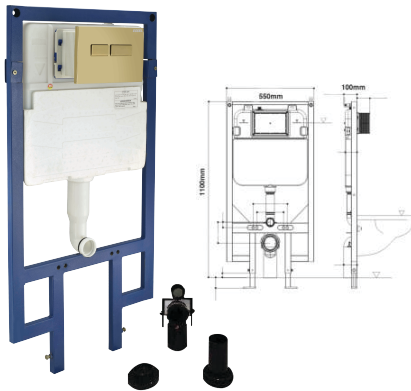

Mechanical concealed cistern with full frame and accessories

Cat No.	Type	Price
411002		9,064
Full Frame with accessories		
412002		5,366