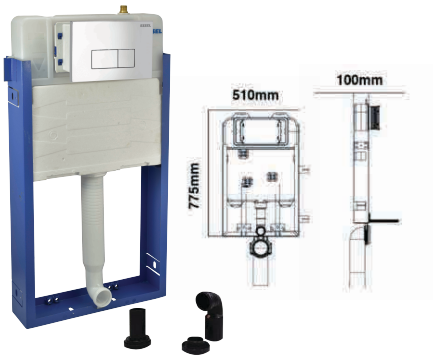

Mechanical concealed cistern with half frame and accessories

Cat No.	Type	Price
411001		7,024
Half Frame with accessories		
412001		3,326