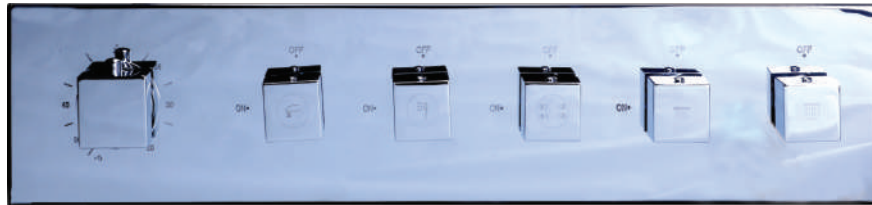

## THERMO

THERMO +

184103  
5 way diverter  
₹ 45148

**Bath spout**  
Durability with  
timeless design

**Body jets**  
Ease molded  
with perfection.

**Ceiling mist  
shower**  
Blending aesthetics  
with comfort.