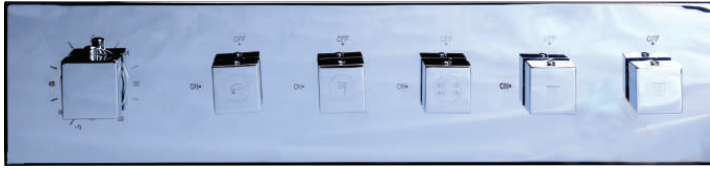

## THERMO

THERMO +

184103  
5 way diverter  
₹ 45148

**Bath spout**  
Durability with  
timeless design

**Body jets**  
Ease molded  
with perfection.

**Ceiling mist  
shower**  
Blending aesthetics  
with comfort.