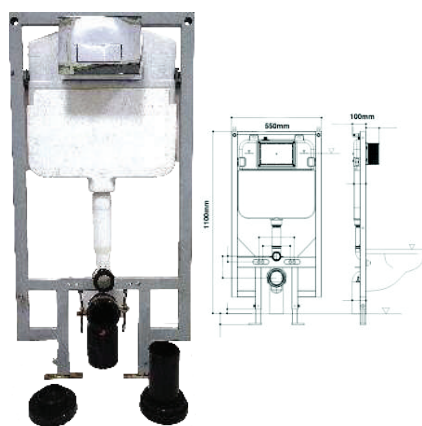

*Rose Gold

Mechanical concealed cistern with half frame and accessories

Cat No.	Type	Price
411001		14,748

Half Frame with accessories

412001		6,988
--------	--	-------

Mechanical concealed cistern with full frame and accessories