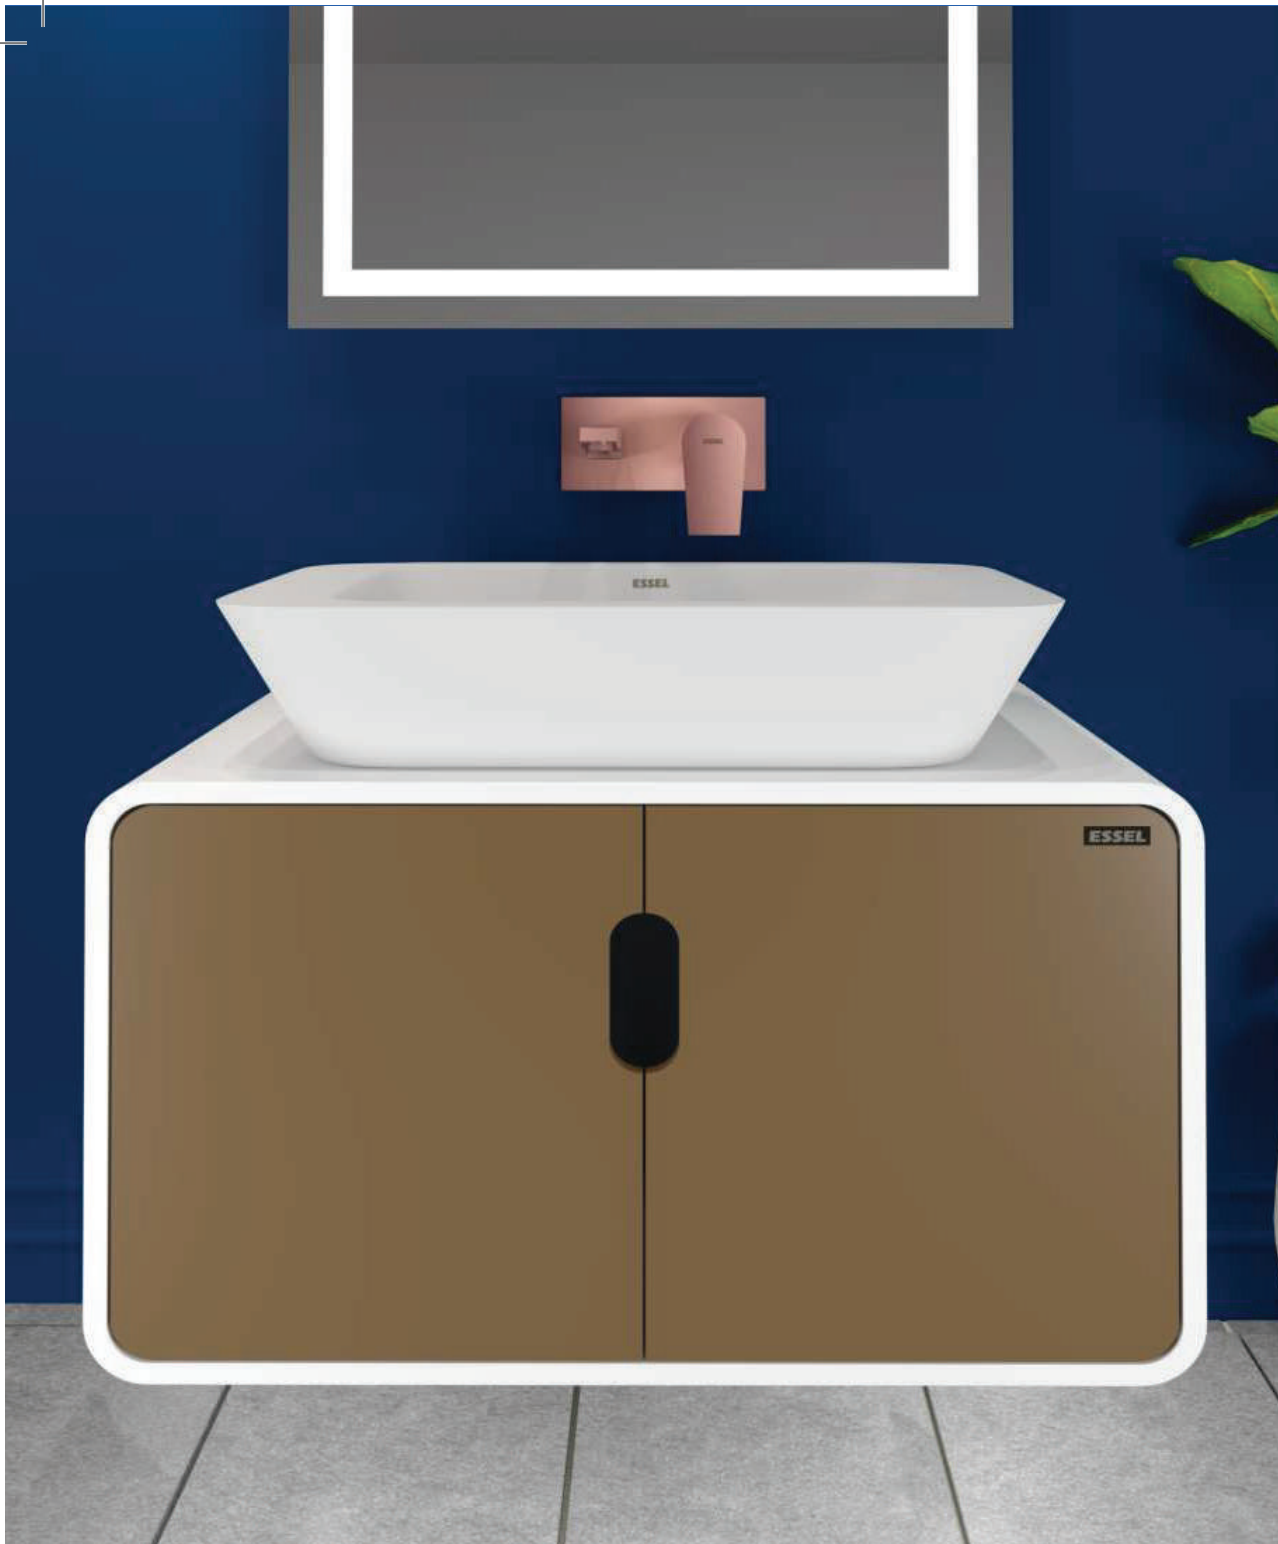

OTHER WORLDLY EXPERIENCE

Transit into a world of exuberance, functionality and prowess. The unrelenting promise of sturdy frameworks with mystique designs, makes every bath experience a leisure in the lap of luxury.

ESSEL

CONTENT

ONE PIECE	01
WALL HUNG	08
TANKLESS WALL HUNG	09
WALL HUNG	13
CONCEALED CISTERNS	15
BASINS	19
TABLE TOP BASINS	20
WALL HUNG BASINS	27
WALL HUNG BASINS WITH PEDESTALS	29