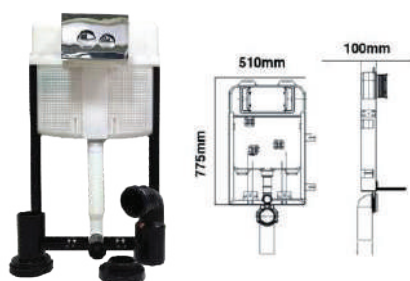

Mechanical concealed cistern with half frame and accessories

Cat No.	Type	Price
411001		14,748

Half Frame with accessories

412001		6,988